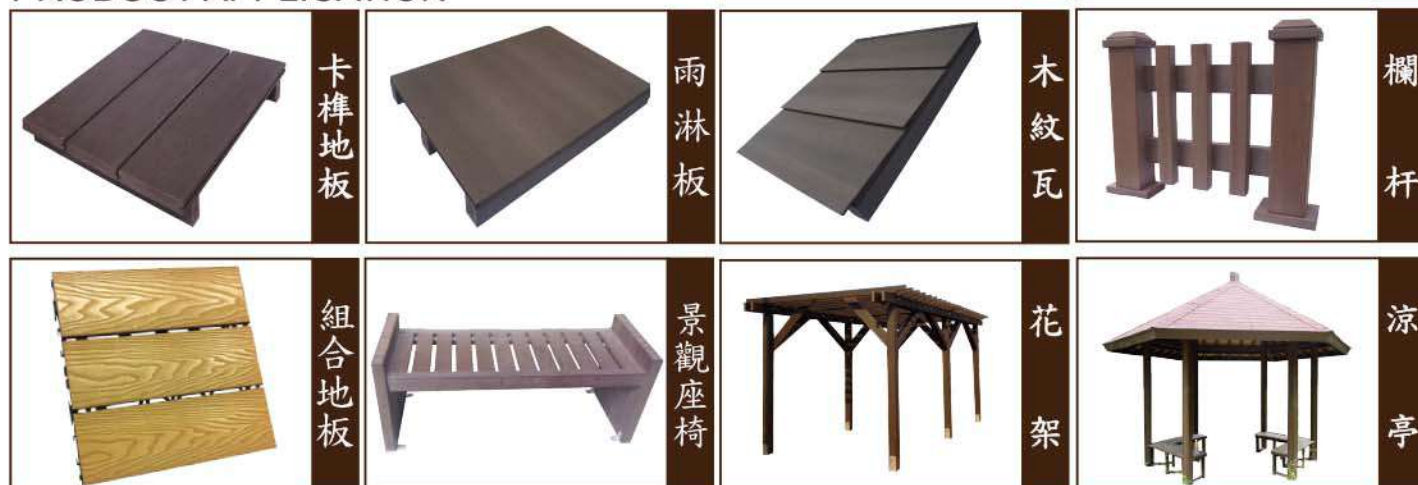

產品應用 PRODUCT APPLICATION